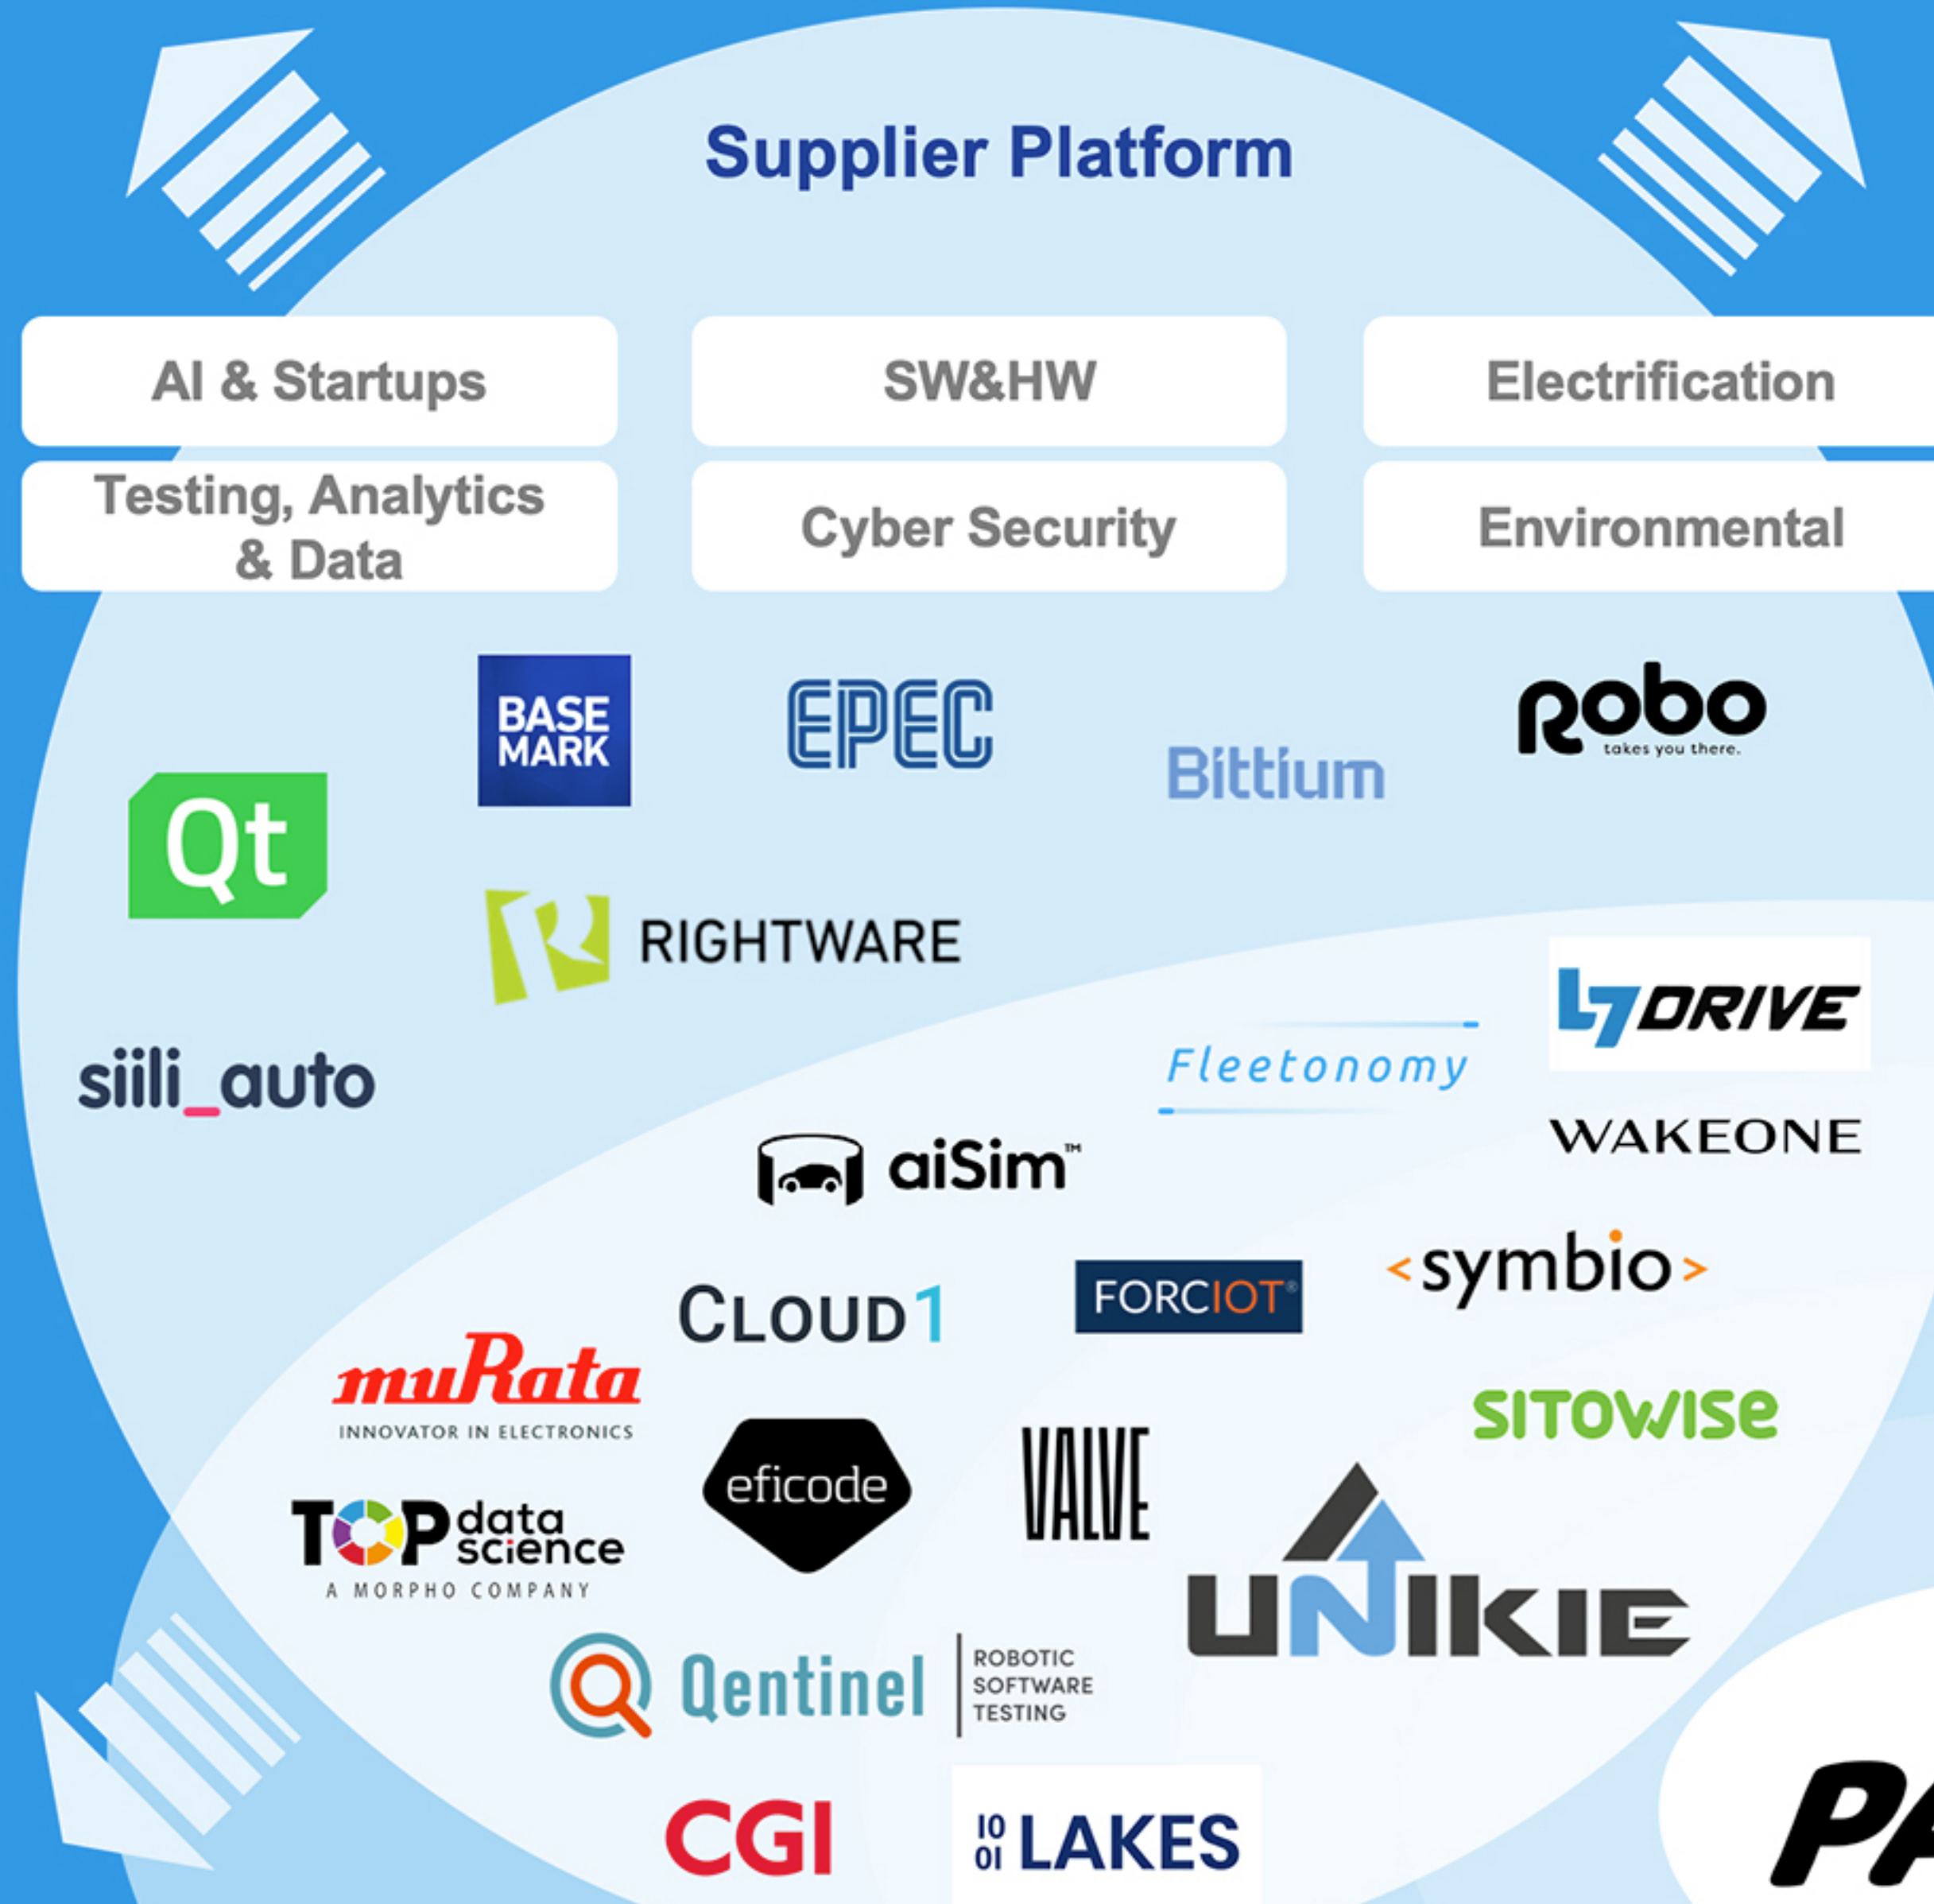

Adjacent Growth Engines

KYTI

European Union

Networking

Standardization

Test Tracks

Intelligent Transport Networks

Growth Platform

Growth Support

Growth Market